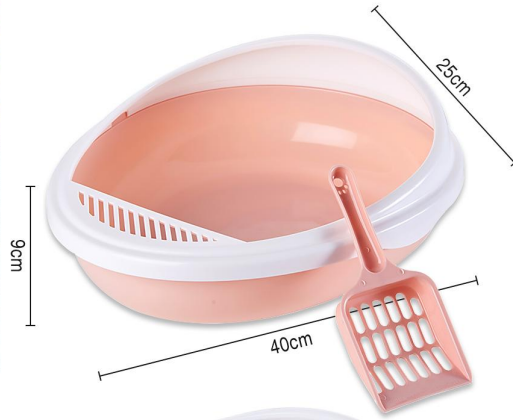

Detachable Grid Tray

Holes from the detachable grid tray allows liquid to drain to the bottom base tray, so grass mat is always dry and ready for use.

Bottom Base Tray

Bottom base tray detaches from grid tray for an easy and mess free clean up. Simply rinse and wash with soap and water.

PT-1801

Size: 58.5X46cm
other customized sizes.

PT-1802

Size: 51X3.8X64cm
other customized sizes.

PT-1803

Size: 71X38.5X4.9cm
other customized sizes.

PT-1804

Size: 62.5X50X8cm
other customized sizes.

PT-1805
 Size: 43X68cm
 other customized sizes.

PT-1806
 Size: 51X41X38cm(Unfold)
 51X41X12.5cm(Folded)
 other customized sizes.

PT-1807
 Size: Trumpet: 40X33.5X17cm
 Medium: 48X40X21cm
 Large: 55.5X45X25cm
 other customized sizes.

PT-1808
 Size: 41X25X9cm
 other customized sizes.

PT-1809
 Size: 24.5X42X52X39.5cm
 other customized sizes.

PT-1810

Size: 56.8X37.5X15.2cm
other customized sizes.

PT-1811

Size: 52.3X36.6X12cm
other customized sizes.