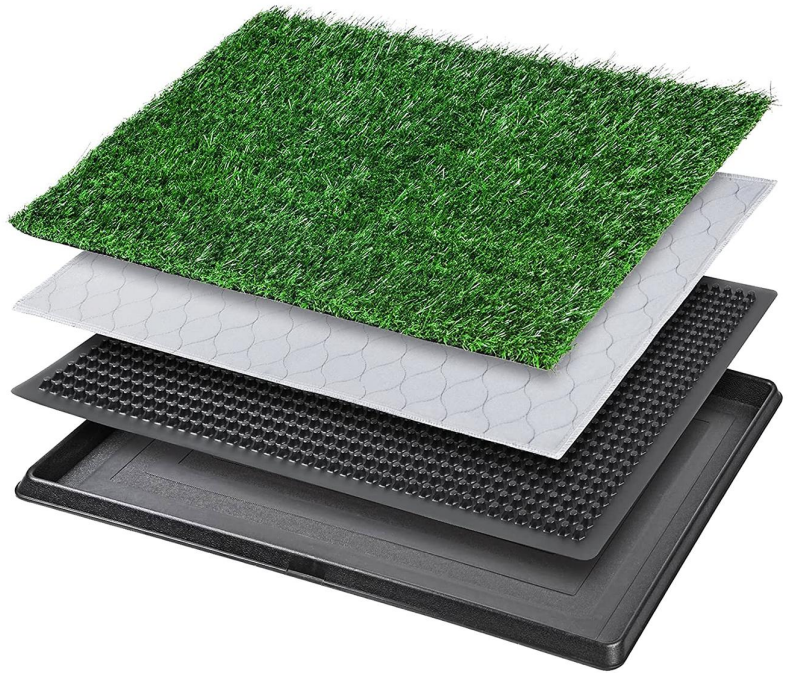

PET TOILET

Pet Toilet is made of non-toxic PE material(synthetic grass mat) and durable PP material (grid tray and base tray). It's a portable indoor/outdoor potty for dogs and other pets, and a simple indoor pet toilet solution. Perfect for apartments or homes with no yards, traveling with your pet, or occasions when you can't let the dog out due to any reasons. Also ideal as a potty training tool for your pet. The pet toilet is a convenient alternative to pet pee pads. With the pet toilet, your pet gets the backyard they need, and enjoys their own time.

Features :

- Hygienic, convenient and portable
- Suitable for any living space
- Non-toxic, eco-friendly
- Quick and easy assembly
- Easy to clean

3-Piece System

Synthetic Plastic Grass Mat

Grass mat looks and feels just like real grass while being completely safe and non-toxic for your pet.

Detachable Grid Tray

Holes from the detachable grid tray allows liquid to drain to the bottom base tray, so grass mat is always dry and ready for use.

Bottom Base Tray

Bottom base tray detaches from grid tray for an easy and mess free clean up. Simply rinse and wash with soap and water.

PT-1808
 Size: 41X25X9cm
 other customized sizes.

PT-1809
 Size: 24.5X42X52X39.5cm
 other customized sizes.

PT-1810

Size: 56.8X37.5X15.2cm
other customized sizes.

PT-1811

Size: 52.3X36.6X12cm
other customized sizes.