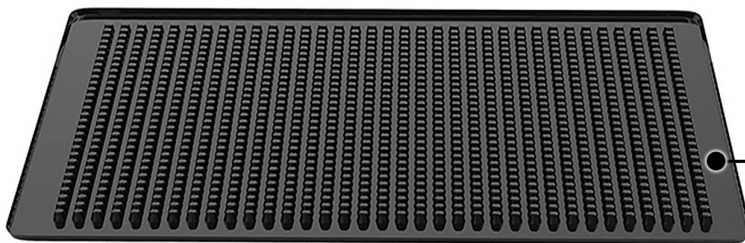

PET TOILET

Pet Toilet is made of non-toxic PE material(synthetic grass mat) and durable PP material (grid tray and base tray). It's a portable indoor/outdoor potty for dogs and other pets, and a simple indoor pet toilet solution. Perfect for apartments or homes with no yards, traveling with your pet, or occasions when you can't let the dog out due to any reasons. Also ideal as a potty training tool for your pet. The pet toilet is a convenient alternative to pet pee pads. With the pet toilet, your pet gets the backyard they need, and enjoys their own time.

Features :

- Hygienic, convenient and portable
- Suitable for any living space
- Non-toxic, eco-friendly
- Quick and easy assembly
- Easy to clean

3-Piece System

Synthetic Plastic Grass Mat

Grass mat looks and feels just like real grass while being completely safe and non-toxic for your pet.

Detachable Grid Tray

Holes from the detachable grid tray allows liquid to drain to the bottom base tray, so grass mat is always dry and ready for use.

Bottom Base Tray

Bottom base tray detaches from grid tray for an easy and mess free clean up. Simply rinse and wash with soap and water.