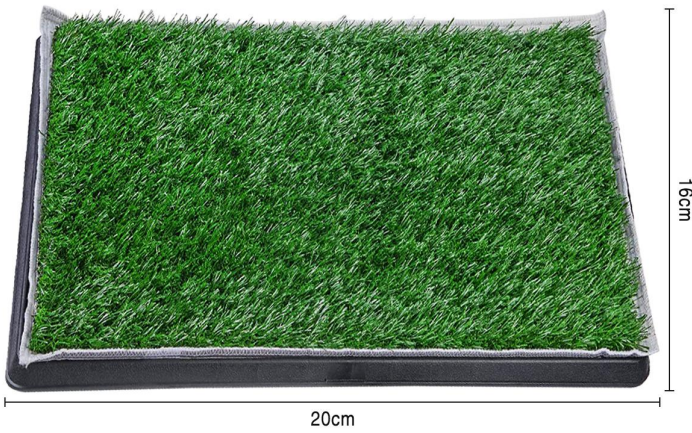

Detachable Grid Tray

Holes from the detachable grid tray allows liquid to drain to the bottom base tray, so grass mat is always dry and ready for use.

Bottom Base Tray

Bottom base tray detaches from grid tray for an easy and mess free clean up. Simply rinse and wash with soap and water.

PT-1808
 Size: 41X25X9cm
 other customized sizes.

PT-1809
 Size: 24.5X42X52X39.5cm
 other customized sizes.

PT-1810

Size: 56.8X37.5X15.2cm
other customized sizes.

PT-1811

Size: 52.3X36.6X12cm
other customized sizes.

PT-1812

Size: 20X16X4cm 20X25X4cm
30X20X4cm 64X51X4cm
other customized sizes.

HANGZHOU QUEENHE IMPORT & EXPORT CO.,LTD

FACTORY : PUYANG SELFAIDING INDUSTRIAL CO.,LTD

ADD : Rm711-712, Building#4, Zhongda Intime City, Gongshu Dist, Hangzhou, 310022, China