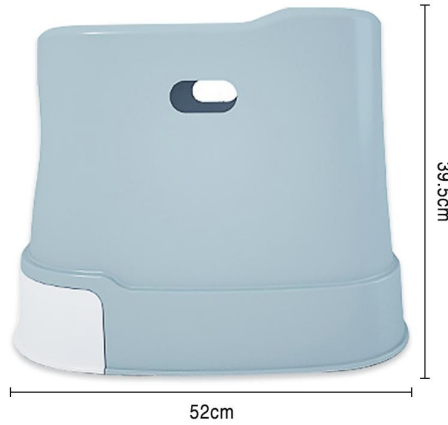

Detachable Grid Tray

Holes from the detachable grid tray allows liquid to drain to the bottom base tray, so grass mat is always dry and ready for use.

Bottom Base Tray

Bottom base tray detaches from grid tray for an easy and mess free clean up. Simply rinse and wash with soap and water.

PT-1801

Size: 58.5X46cm
other customized sizes.

PT-1802

Size: 51X3.8X64cm
other customized sizes.

PT-1803

Size: 71X38.5X4.9cm
other customized sizes.

PT-1804

Size: 62.5X50X8cm
other customized sizes.

PT-1805
 Size: 43X68cm
 other customized sizes.

PT-1806
 Size: 51X41X38cm(Unfold)
 51X41X12.5cm(Folded)
 other customized sizes.

PT-1807
 Size: Trumpet: 40X33.5X17cm
 Medium: 48X40X21cm
 Large: 55.5X45X25cm
 other customized sizes.

PT-1808
 Size: 41X25X9cm
 other customized sizes.

PT-1809
 Size: 24.5X42X52X39.5cm
 other customized sizes.

PT-1810

Size: 56.8X37.5X15.2cm
other customized sizes.

PT-1811

Size: 52.3X36.6X12cm
other customized sizes.