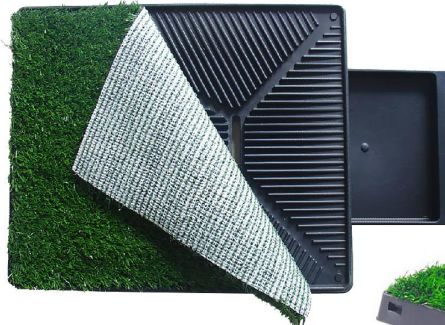

PET TOILET

Pet Toilet is made of non-toxic PE material(synthetic grass mat) and durable PP material (grid tray and base tray). It's a portable indoor/outdoor potty for dogs and other pets, and a simple indoor pet toilet solution. Perfect for apartments or homes with no yards, traveling with your pet, or occasions when you can't let the dog out due to any reasons. Also ideal as a potty training tool for your pet. The pet toilet is a convenient alternative to pet pee pads. With the pet toilet, your pet gets the backyard they need, and enjoys their own time.

Features :

- Hygienic, convenient and portable
- Suitable for any living space
- Non-toxic, eco-friendly
- Quick and easy assembly
- Easy to clean

3-Piece System

Synthetic Plastic Grass Mat

Grass mat looks and feels just like real grass while being completely safe and non-toxic for your pet.

Detachable Grid Tray

Holes from the detachable grid tray allows liquid to drain to the bottom base tray, so grass mat is always dry and ready for use.

Bottom Base Tray

Bottom base tray detaches from grid tray for an easy and mess free clean up. Simply rinse and wash with soap and water.

PT-1801

Size: 58.5X46cm
other customized sizes.

PT-1802

Size: 51X3.8X64cm
other customized sizes.

PT-1803

Size: 71X38.5X4.9cm
other customized sizes.

PT-1804

Size: 62.5X50X8cm
other customized sizes.